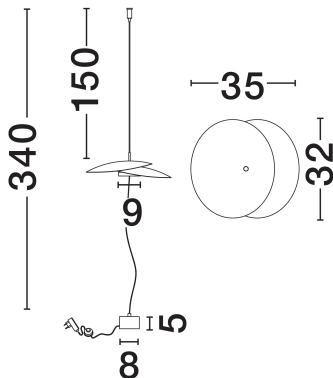

NOVA LUCE

PRODUCT DATASHEET

Version: 001

PRODUCT PHOTOGRAPH

TECHNICAL DRAWING

GENERAL INFORMATION

Product Code	9580696
Collection	Indoor
Product Category	Floor
Product Family	Olea
Mounting Location	Floor
Application Environment	Indoor
Specifications	N/A

DIMENSION & WEIGHT

LxWxH (cm)	D: 35 W: 32 H: 340
Cut Out (cm)	N/A
Weight (Kgr)	2.9

MATERIAL & COLOR

Product Color	Sandy White
Body Material	Aluminium

APPLICATION & MOUNTING

Ambient Working Temp.	Max 45°C
Type of Protection	IP20
Dimmable	Yes
Type of Dimming	Triac
Mounting type	Surface
Mounting Depth (cm)	N/A
Led Module Replaceable	No
Light Source	LED

NOVA LUCE S.A

Schimatari Viotias
32009, Greece

+30 22620 58 121
+30 22620 56 743

info@novaluce.com
www.novaluce.com