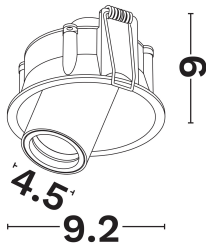

DIMENSION & WEIGHT

LxWxH (cm)	D:9.2 H:9
Cut out (cm)	8,3
Weight (Kgr)	N/A

TECHNICAL DRAWING

MATERIAL & COLOR

Product Color	White
Body Material	Aluminium
Cover Material	N/A

APPLICATION & MOUNTING

Ambient Working Temp.	45 C
Type of Protection	IP20
Protection Class IK	IK04
Dimmable	Yes
Type of Dimming (Optional)	Triac/Dali
Mounting type	Recessed
Mounting Depth (cm)	Ceiling
Led Module Replaceable	No
Light Source	Led
Adjustable	Yes