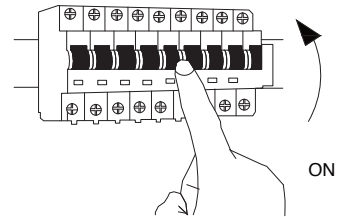

# NOVA LUCE

9186813

1

Turn off the general switch

2

Align, mark, drill holes  
& Apply the screws

3

Apply the screws

4

Apply the side screws  
& Connect the 3 wires

5

screw the canopy

5

Turn on the general switch