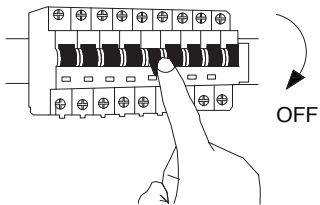

# NOVA LUCE

9186813

1

Turn off the general switch

2

Align, mark, drill holes  
& Apply the screws

3

Apply the screws

4

Apply the side screws  
& Connect the 3 wires

5

screw the canopy

5

Turn on the general switch