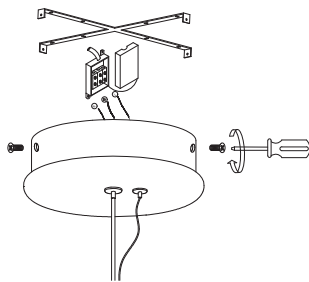

# NOVA LUCE

9186813

1

Turn off the general switch

2

Align, mark, drill holes  
& Apply the screws

3

Apply the screws

4

Apply the side screws  
& Connect the 3 wires

5

screw the canopy

5

Turn on the general switch