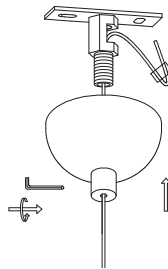

# NOVA LUCE

9186813

1

Turn off the general switch

2

Align, mark, drill holes  
& Apply the screws

3

Apply the screws

4

Apply the side screws  
& Connect the 3 wires

5

screw the canopy

5

Turn on the general switch