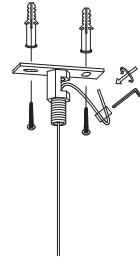

# NOVA LUCE

9186813

1

Turn off the general switch

2

Align, mark, drill holes  
& Apply the screws

3

Apply the screws

4

Apply the side screws  
& Connect the 3 wires

5

screw the canopy

5

Turn on the general switch