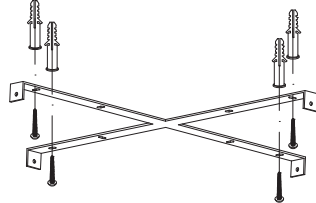

# NOVA LUCE

9186813

1

Turn off the general switch

2

Align, mark, drill holes  
& Apply the screws

3

Apply the screws

4

Apply the side screws  
& Connect the 3 wires

5

screw the canopy

5

Turn on the general switch