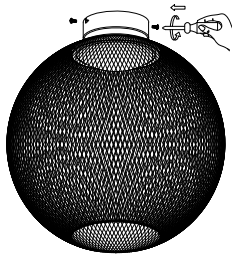

NOVA LUCE

9620155

1

Turn off the general switch

2

Drill holes
& Apply plastic anchors with screws

3

Connect the wires

4

Apply the side screws

5

Turn on the general switch