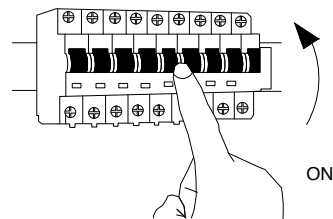

NOVA LUCE

9620155

1

Turn off the general switch

2

Drill holes
& Apply plastic anchors with screws

3

Connect the wires

4

Apply the side screws

5

Turn on the general switch