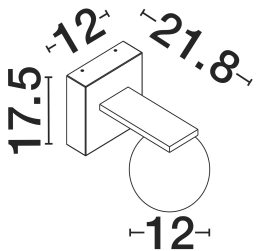

GENERAL INFORMATION

Product Code	9060243
Collection	Outdoor
Product Category	Wall
Product Family	Oracle
Mounting Location	Wall
Application Environment	Outdoor
Specifications	N/A

DIMENSION & WEIGHT

LxWxH (cm)	L:12 W:21.8 H:17.5 cm
Cut out (cm)	N/A
Weight (Kgr)	0.9

MATERIAL & COLOR

Product Color	Sandy Black
Body Material	Aluminium & Opal Glass

APPLICATION & MOUNTING

Ambient Working Temp.	Max 45 oC
Type of Protection	IP65
Dimmable	No
Type of Dimming	N/A
Mounting type	Surface
Mounting Depth (cm)	N/A
Led Module Replaceable	No
Light Source	LED

NOVA LUCE S.A

Schimatari Viotias
32009, Greece

+30 22620 58 121
+30 22620 56 743

info@novaluce.com
www.novaluce.com