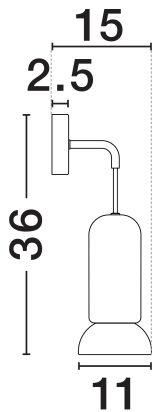

### PRODUCT PHOTOGRAPH

### TECHNICAL DRAWING

### DIMENSION & WEIGHT

LxWxH (cm)	D: 11 W: 15 H: 36
Cut Out (cm)	N/A
Weight (Kgr)	0.95