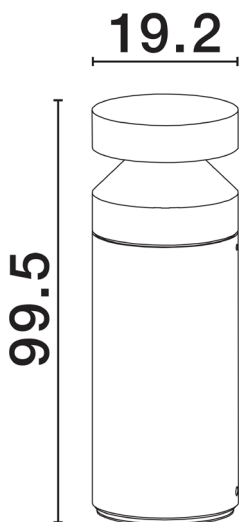

NOVA LUCE

PRODUCT DATASHEET

Version: 001

PRODUCT PHOTOGRAPH

TECHNICAL DRAWING

GENERAL INFORMATION

Product Code	9540226
Collection	Outdoor
Product Category	Bollard
Product Family	Navy
Mounting Location	Ground
Application Environment	Outdoor
Specifications	

DIMENSION & WEIGHT

LxWxH (cm)	D: 19,2 H: 99,5
Cut out (cm)	N/A
Weight (Kgr)	26.8

MATERIAL & COLOR

Product Color	Grey
Body Material	Concrete

APPLICATION & MOUNTING

Ambient Working Temp.	(-15°C) ~ (+60°C)
Type of Protection	IP65
Dimmable	No
Type of Dimming (Optional)	N/A
Mounting type	Surface
Mounting Depth (cm)	N/A
Led Module Replaceable	Yes
Light Source	LED

Power (Nominal)	20 W
Input voltage (Nominal)	220-240Vac
Mains Frequency	50/60Hz

PHOTOMETRICAL DATA

Luminous Flux	1018 lm
Color Temperature	3000 K
Light Color (Designation)	Warm White

WARRANTY

Warranty	3 Years
----------	----------------