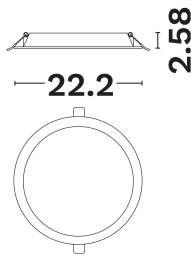

NOVA LUCE

PRODUCT DATASHEET

Version: 001

PRODUCT PHOTOGRAPH

GENERAL INFORMATION

Product Code	9050803
Product Category	Downlights
Product Family	Hermit
Mounting Location	Ceiling
Application Environment	Indoor

DIMENSION & WEIGHT

LxWxH (cm)	D:22.2 H:2.58
Cut out (cm)	19,5-21
Weight (Kgr)	0,186

TECHNICAL DRAWING

MATERIAL & COLOR

Product Color	White
Body Material	Plastic
Cover Material	N/A

APPLICATION & MOUNTING

Ambient Working Temp.	45 C
Type of Protection	IP20
Protection Class IK	IK04
Dimmable	No
Type of Dimming (Optional)	N/A
Mounting type	Recessed/Surface
Mounting Depth (cm)	Ceiling
Led Module Replaceable	No
Light Source	Led
Adjustable	No

PHOTOMETRICAL DATA

Luminous Flux	1940
Luminous Efficacy	80.8
Color Temperature	4000
Light Color (Designation)	Neutral White
CRI	>80
SDCM	<3
Beam Angle	120
UGR	N/A

LIFESPAN

Lifetime	25000
----------	--------------