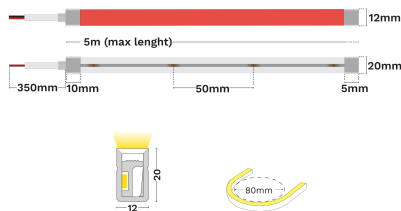

NOVA LUCE

PRODUCT DATASHEET

Version: 001

PRODUCT PHOTOGRAPH

GENERAL INFORMATION

Product Code	9540143
Product Category	Neon Flex
Product Family	Kema 10X18
Mounting Location	N/A
Application Environment	Outdoor

DIMENSION & WEIGHT

LxWxH (cm)	m W:12 mm H:20 mm
Cut out (cm)	N/A
Weight (Kgr)	N/A

TECHNICAL DRAWING

MATERIAL & COLOR

Product Color	N/A
Body Material	Silicone
Cover Material	N/A

APPLICATION & MOUNTING

Ambient Working Temp.	45 C
Type of Protection	IP68
Protection Class IK	N/A
Dimmable	Yes
Type of Dimming (Optional)	Triac/Dali
Mounting type	N/A
Mounting Depth (cm)	N/A
Led Module Replaceable	No
Light Source	Led
Adjustable	No

COMPATIBLE WITH

— On/Off Driver: N/A

— Triac Driver: N/A

— Dali Driver: N/A

NOVA LUCE S.A

Schimatari Viotias
32009, Greece

+30 22620 58 121
+30 22620 56 743

info@novaluce.com
www.novaluce.com