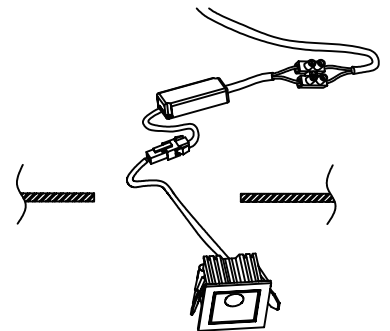

NOVA LUCE

9248077

1

Turn off the general switch

2

Create a CutOut

3

Connect wires

4

Fix the luminaire to the ceiling

5

Turn on the general switch

6

Turn on the light