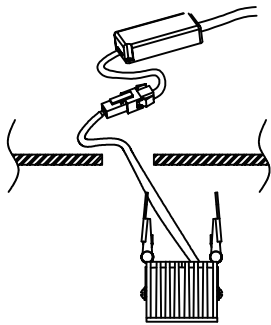

NOVA LUCE

9248077

1

Turn off the general switch

2

Create a CutOut

3

Connect wires

4

Fix the luminaire to the ceiling

5

Turn on the general switch

6

Turn on the light