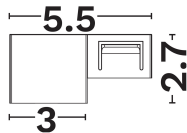

DIMENSION & WEIGHT

LxWxH (cm)	-
Cut out (cm)	N/A
Weight (Kgr)	N/A

TECHNICAL DRAWING

MATERIAL & COLOR

Product Color	Black
Body Material	Plastic
Cover Material	N/A

APPLICATION & MOUNTING

Ambient Working Temp.	45 C
Type of Protection	IP20
Protection Class IK	N/A
Dimmable	N/A
Type of Dimming (Optional)	N/A
Mounting type	N/A
Mounting Depth (cm)	N/A
Led Module Replaceable	N/A
Light Source	N/A
Adjustable	N/A