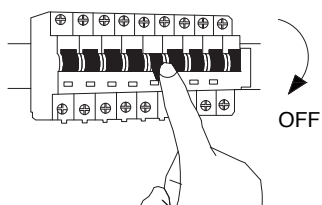

NOVA LUCE

9031785 9031786

1

Turn off the general switch

2

Make a cut out 3.5 cm

3

Connect the wires
The cable connection has to be waterproof
Below tow ways recommended. Accessories

4

Apply the product in to place

5

Turn on the general switch