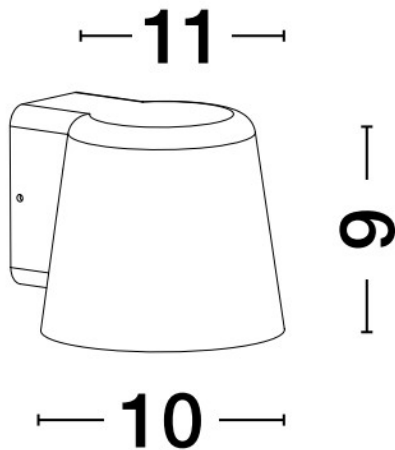

NOVA LUCE

PRODUCT DATASHEET

Version: 001

PRODUCT PHOTOGRAPH

GENERAL INFORMATION

Product Code	9136182
Collection	Outdoor
Product Category	Wall
Product Family	OVI
Mounting Location	Wall
Application Environment	Outdoor

DIMENSION & WEIGHT

LxWxH (cm)	L: 10 W: 11 H: 9
Cut out (cm)	N/A
Weight (Kgr)	0.4

MATERIAL & COLOR

Product Color	Black
Body Material	Aluminium&-Glass

TECHNICAL DRAWING

APPLICATION & MOUNTING

Ambient Working Temp.	Max 40 oC
Type of Protection	IP54
Dimmable	No
Type of Dimming (Optional)	N/A
Mounting type	Surface
Mounting Depth (cm)	N/A
Led Module Replaceable	Yes
Light Source	GU10