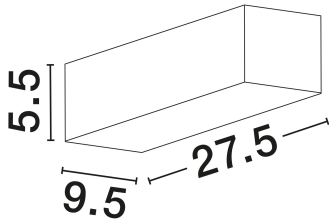

NOVA LUCE

PRODUCT DATASHEET

Version: 001

PRODUCT PHOTOGRAPH

TECHNICAL DRAWING

GENERAL INFORMATION

Product Code	61642201
Collection	Indoor
Product Category	Wall
Product Family	Sandro
Mounting Location	Wall
Application Environment	Indoor
Specifications	N/A

DIMENSION & WEIGHT

LxWxH (cm)	L: 27.5 W: 9.5 H: 5.5
Cut Out (cm)	N/A
Weight (Kgr)	0

MATERIAL & COLOR

Product Color	Sandy White
Body Material	Gypsum

APPLICATION & MOUNTING

Ambient Working Temp.	Max 45°C
Type of Protection	IP20
Dimmable	Yes
Type of Dimming	N/A
Mounting type	Surface
Mounting Depth (cm)	N/A
Led Module Replaceable	Yes
Light Source	E14