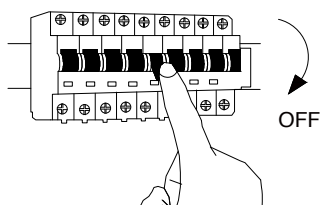

NOVA LUCE

9267106

1

Turn off the general switch

2

Drill holes & apply plastic anchors
With screws

3

Connect the wires

4

Apply the side screws

5

Turn on the general switch