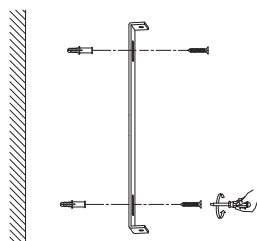

NOVA LUCE

9267106

1

Turn off the general switch

2

Drill holes & apply plastic anchors
With screws

3

Connect the wires

4

Apply the side screws

5

Turn on the general switch