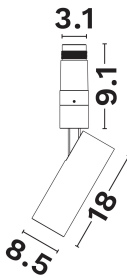

DIMENSION & WEIGHT

LxWxH (cm)	D: 8.5 H: 18
Cut out (cm)	N/A
Weight (Kgr)	N/A

TECHNICAL DRAWING

MATERIAL & COLOR

Product Color	Black
Body Material	Aluminium
Cover Material	N/A

APPLICATION & MOUNTING

Ambient Working Temp.	45 C
Type of Protection	IP20
Protection Class IK	IK03
Dimmable	No
Type of Dimming (Optional)	N/A
Mounting type	Surface
Mounting Depth (cm)	Ceiling
Led Module Replaceable	No
Light Source	Led
Adjustable	Yes

NOVA LUCE

PRODUCT DATASHEET

Version: 001

ELECTRICAL DATA

Power (Nominal)	35
Input voltage (Nominal)	48Vdc
Mains Frequency	50/60Hz
Output voltage	N/A
Output Current	N/A
Power Factor	N/A
Efficiency	N/A
SVM	N/A
Pst	N/A
Class	III

PHOTOMETRICAL DATA

Luminous Flux	2584
Luminous Efficacy	73.8
Color Temperature	3000
Light Color (Designation)	Warm White
CRI	>90
SDCM	<3
Beam Angle	24
UGR	<6

LIFESPAN

Lifetime	50000
----------	--------------