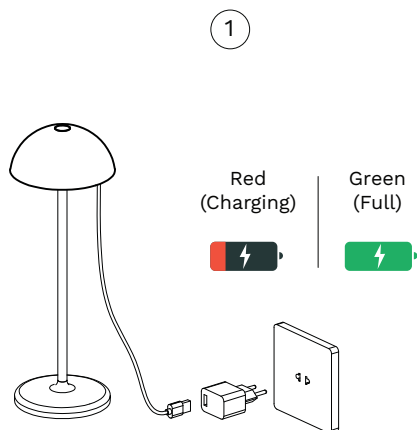

NOVA LUCE

9281380, 9281381

Firstly, charge the lamp until the led changes to green.
The USB cable is in the attachment bag.
We recommend that you use 1A adaptor.

Turn it on/off, by pressing the switch on the top

The lamp is dimmable
Long press the switch on top to adjust the light