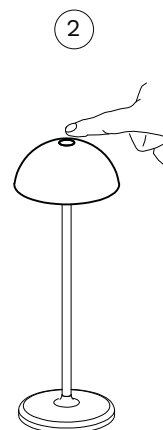

NOVA LUCE

9281380, 9281381

Firstly, charge the lamp until the led changes to green.
The USB cable is in the attachment bag.
We recommend that you use 1A adaptor.

Turn it on/off, by pressing the switch on the top

The lamp is dimmable
Long press the switch on top to adjust the light