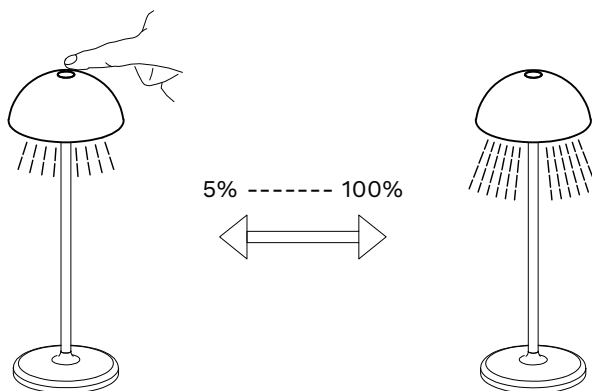

NOVA LUCE

9281380, 9281381

Firstly, charge the lamp until the led changes to green.
The USB cable is in the attachment bag.
We recommend that you use 1A adaptor.

Turn it on/off, by pressing the switch on the top

The lamp is dimmable
Long press the switch on top to adjust the light