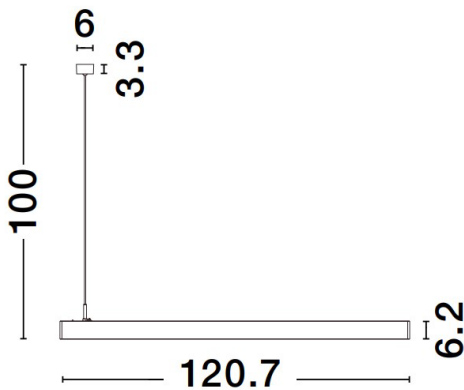

TECHNICAL DRAWING

MATERIAL & COLOR

Product Color	Black
Body Material	Aluminium
Cover Material	N/A

APPLICATION & MOUNTING

Ambient Working Temp.	45 C
Type of Protection	IP20
Protection Class IK	IK04
Dimmable	No
Type of Dimming (Optional)	N/A
Mounting type	Suspended
Mounting Depth (cm)	Ceiling
Led Module Replaceable	No
Light Source	Led
Adjustable	No

COMPATIBLE WITH

— On/Off Driver: N/A

— Triac Driver: N/A

— Dali Driver: N/A

NOVA LUCE S.A

Schimatari Viotias
32009, Greece

+30 22620 58 121
+30 22620 56 743

info@novaluce.com
www.novaluce.com