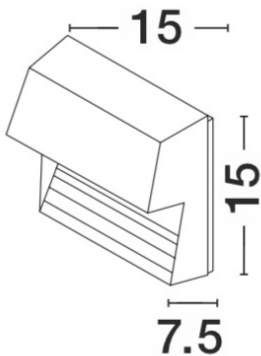

TECHNICAL DRAWING

GENERAL INFORMATION

Product Code	752250
Collection	Outdoor
Product Category	Step Lights
Product Family	KRYPTON
Mounting Location	Wall
Application Environment	Outdoor

DIMENSION & WEIGHT

LxWxH (cm)	L: 15 W: 7,5 H: 15
Cut out (cm)	N/A
Weight (Kgr)	0.7

MATERIAL & COLOR

Product Color	Dark Grey
Body Material	Aluminium

APPLICATION & MOUNTING

Ambient Working Temp.	Max 40 oC
Type of Protection	IP54
Dimmable	No
Type of Dimming (Optional)	N/A
Mounting type	Surface
Mounting Depth (cm)	N/A
Led Module Replaceable	No
Light Source	LED

NOVA LUCE S.A

Schimatari Viotias
32009, Greece

+30 22620 58 121
+30 22620 56 743

info@novaluce.com
www.novaluce.com