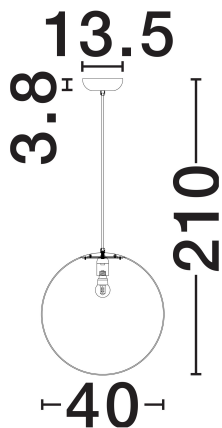

NOVA LUCE

PRODUCT DATASHEET

Version: 001

PRODUCT PHOTOGRAPH

TECHNICAL DRAWING

GENERAL INFORMATION

Product Code	9070621
Collection	Indoor
Product Category	Suspension
Product Family	Wabi
Mounting Location	Wall
Application Environment	Indoor
Specifications	N/A

DIMENSION & WEIGHT

LxWxH (cm)	D: 40 H: 210
Cut Out (cm)	N/A
Weight (Kgr)	2

MATERIAL & COLOR

Product Color	White
Body Material	Paper Pulp

APPLICATION & MOUNTING

Ambient Working Temp.	Max 45°C
Type of Protection	IP20
Dimmable	N/A
Type of Dimming	N/A
Mounting type	Surface
Mounting Depth (cm)	N/A
Led Module Replaceable	Yes
Light Source	E27

Power (Nominal)	1x12W
Input voltage (Nominal)	220-240V
Mains Frequency	50/60Hz

PHOTOMETRICAL DATA

Luminous Flux	N/A
Color Temperature	N/A
Light Color (Designation)	N/A

WARRANTY

Warranty	3 Years
----------	----------------