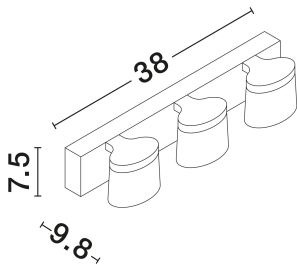

NOVA LUCE

PRODUCT DATASHEET

Version: 001

PRODUCT PHOTOGRAPH

GENERAL INFORMATION

Product Code	9122331
Collection	Indoor
Product Category	Bathroom
Product Family	Sabia
Mounting Location	Ceiling
Application Environment	Indoor
Specifications	N/A

DIMENSION & WEIGHT

LxWxH (cm)	L: 38 W: 9.8 H: 7.5
Cut Out (cm)	N/A
Weight (Kgr)	1.31

MATERIAL & COLOR

Product Color	Chrome
Body Material	Aluminium & Acrylic

TECHNICAL DRAWING

APPLICATION & MOUNTING

Ambient Working Temp.	Max 45°C
Type of Protection	IP44
Dimmable	Yes
Type of Dimming	N/A
Mounting type	Surface
Mounting Depth (cm)	N/A
Led Module Replaceable	No
Light Source	LED