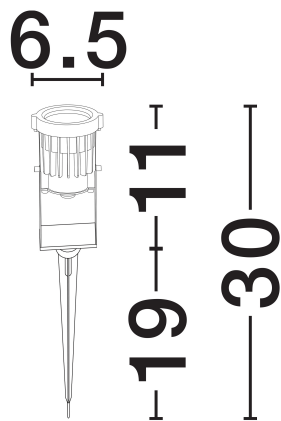

## TECHNICAL DRAWING

## DIMENSION & WEIGHT

LxWxH (cm)	D:6.5 H:11(+16 cm spike)
Cut out (cm)	N/A
Weight (Kgr)	0.29

### PHOTOMETRICAL DATA

Luminous Flux	<b>398lm</b>
Color Temperature	<b>2700K</b>
Light Color (Designation)	<b>Warm White</b>