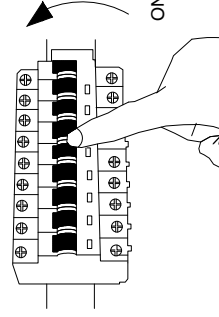

NOVA LUCE

9695110

1

Turn off the general switch

2

Drill holes, apply plastic anchors with screws

3

Connect the wires put it in place
By applying the side screws

4

Turn on the general switch