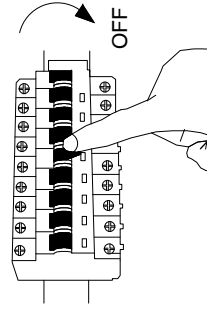

NOVA LUCE

9695110

1

Turn off the general switch

2

Drill holes, apply plastic anchors with screws

3

Connect the wires put it in place
By applying the side screws

4

Turn on the general switch