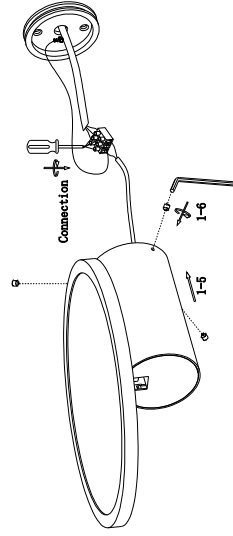

NOVA LUCE

9695110

1

Turn off the general switch

2

Drill holes, apply plastic anchors with screws

3

Connect the wires put it in place
By applying the side screws

4

Turn on the general switch