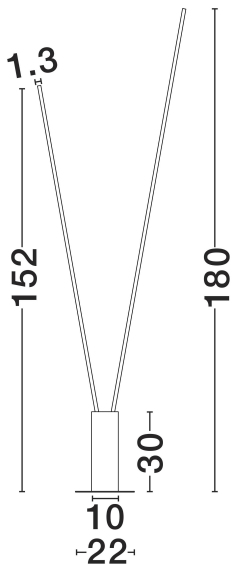

NOVA LUCE

PRODUCT DATASHEET

Version: 001

PRODUCT PHOTOGRAPH

TECHNICAL DRAWING

GENERAL INFORMATION

| | |
|-------------------------|---------|
| Product Code | 9088145 |
| Collection | Indoor |
| Product Category | Floor |
| Product Family | Kimolia |
| Mounting Location | Floor |
| Application Environment | Indoor |
| Specifications | N/A |

DIMENSION & WEIGHT

| | |
|--------------|----------------|
| LxWxH (cm) | D: 22 H: 180,7 |
| Cut Out (cm) | N/A |
| Weight (Kgr) | 3.8 |

MATERIAL & COLOR

| | |
|---------------|------------|
| Product Color | Matt Black |
| Body Material | Aluminium |

| | |
|-------------------------|-----------------|
| Power (Nominal) | 49W |
| Input voltage (Nominal) | 220-240V |
| Mains Frequency | 50/60Hz |

PHOTOMETRICAL DATA

| | |
|---------------------------|-------------------|
| Luminous Flux | 3492lm |
| Color Temperature | 3000K |
| Light Color (Designation) | Warm White |