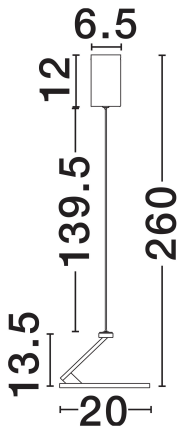

GENERAL INFORMATION

Product Code	9695112
Collection	Indoor
Product Category	Suspension
Product Family	Opi
Mounting Location	Wall
Application Environment	Indoor
Specifications	N/A

DIMENSION & WEIGHT

LxWxH (cm)	D: 19.8 H: 260
Cut Out (cm)	N/A
Weight (Kgr)	0.76

MATERIAL & COLOR

Product Color	Sandy White
Body Material	Aluminium

APPLICATION & MOUNTING

Ambient Working Temp.	Max 45°C
Type of Protection	IP20
Dimmable	No
Type of Dimming	N/A
Mounting type	Surface
Mounting Depth (cm)	N/A
Led Module Replaceable	No
Light Source	LED

NOVA LUCE S.A

Schimatari Viotias
32009, Greece

+30 22620 58 121
+30 22620 56 743

info@novaluce.com
www.novaluce.com