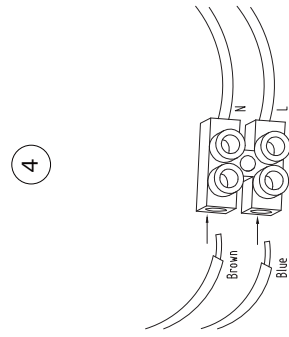

# NOVA LUCE

8403624

Turn off the general switch

Press these areas to  
Remove the cap

Drawing for Drilling

Connect the wires

Put it in place & apply the screws

Turn on the general switch