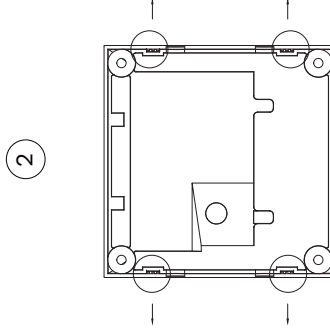

# NOVA LUCE

8403624

Turn off the general switch

Press these areas to  
Remove the cap

Drawing for Drilling

Connect the wires

Put it in place & apply the screws

Turn on the general switch