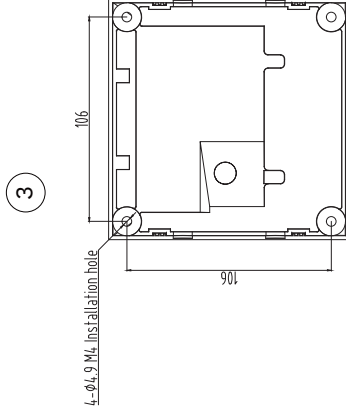

# NOVA LUCE

8403624

Turn off the general switch

Press these areas to  
Remove the cap

Drawing for Drilling

Connect the wires

Put it in place & apply the screws

Turn on the general switch