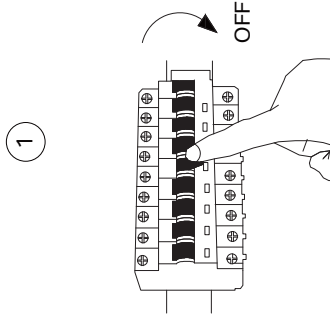

# NOVA LUCE

8403624

Turn off the general switch

Press these areas to  
Remove the cap

Drawing for Drilling

Connect the wires

Put it in place & apply the screws

Turn on the general switch