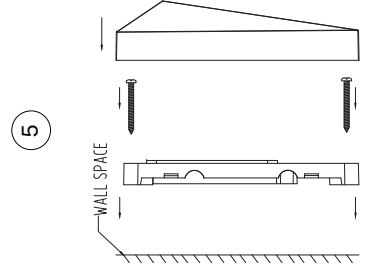

# NOVA LUCE

8403624

Turn off the general switch

Press these areas to  
Remove the cap

Drawing for Drilling

Connect the wires

Put it in place & apply the screws

Turn on the general switch