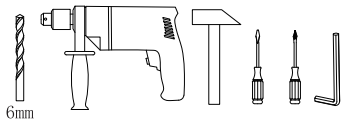

# NOVA LUCE

9080120, 9080130, 9080140  
9080150, 9080160, 9080170  
9970102, 9970103, 9970104  
9970200, 9970210, 9970220

1

Turn off the general switch

2

Make holes

3

Apply plastic anchors

4

Tie up screws to make it stable

5

Insert it in place & tie up screws

6

Tie up side screws

7

Turn on the general switch