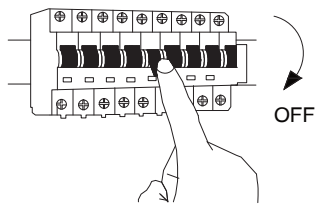

# NOVA LUCE

9080120, 9080130, 9080140  
9080150, 9080160, 9080170  
9970102, 9970103, 9970104  
9970200, 9970210, 9970220

1

Turn off the general switch

2

Make holes

3

Apply plastic anchors

4

Tie up screws to make it stable

5

Insert it in place & tie up screws

6

Tie up side screws

7

Turn on the general switch