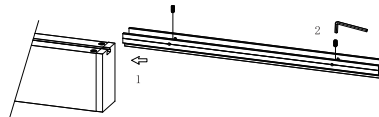

# NOVA LUCE

9080120, 9080130, 9080140  
9080150, 9080160, 9080170  
9970102, 9970103, 9970104  
9970200, 9970210, 9970220

1

Turn off the general switch

2

Make holes

3

Apply plastic anchors

4

Tie up screws to make it stable

5

Insert it in place & tie up screws

6

Tie up side screws

7

Turn on the general switch