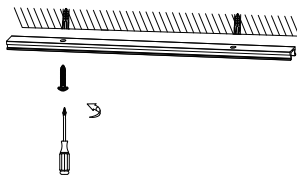

# NOVA LUCE

9080120, 9080130, 9080140  
9080150, 9080160, 9080170  
9970102, 9970103, 9970104  
9970200, 9970210, 9970220

1

Turn off the general switch

2

Make holes

3

Apply plastic anchors

4

Tie up screws to make it stable

5

Insert it in place & tie up screws

6

Tie up side screws

7

Turn on the general switch