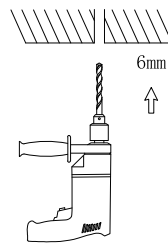

# NOVA LUCE

9080120, 9080130, 9080140  
9080150, 9080160, 9080170  
9970102, 9970103, 9970104  
9970200, 9970210, 9970220

1

Turn off the general switch

2

Make holes

3

Apply plastic anchors

4

Tie up screws to make it stable

5

Insert it in place & tie up screws

6

Tie up side screws

7

Turn on the general switch