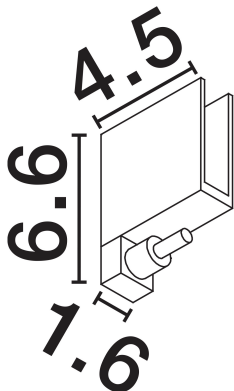

NOVA LUCE

PRODUCT DATASHEET

Version: 001

PRODUCT PHOTOGRAPH

TECHNICAL DRAWING

GENERAL INFORMATION

Product Code	9580905
Collection	Indoor
Product Category	Accessories
Product Family	Ivy
Mounting Location	N/A
Application Environment	Indoor
Specifications	N/A

DIMENSION & WEIGHT

LxWxH (cm)	L: 4.5 W: 6.6 H: 1.6
Cut Out (cm)	N/A
Weight (Kgr)	0.049

MATERIAL & COLOR

Product Color	Sandy Black
Body Material	Aluminium

APPLICATION & MOUNTING

Ambient Working Temp.	Max 45°C
Type of Protection	IP20
Dimmable	N/A
Type of Dimming	N/A
Mounting type	Surface
Mounting Depth (cm)	N/A
Led Module Replaceable	N/A
Light Source	N/A