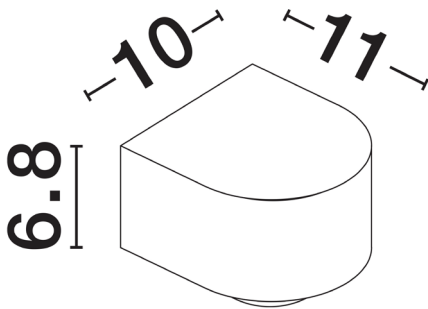

NOVA LUCE

PRODUCT DATASHEET

Version: 001

PRODUCT PHOTOGRAPH

GENERAL INFORMATION

Product Code	9030942
Collection	Outdoor
Product Category	Wall
Product Family	Opera
Mounting Location	Wall
Application Environment	Outdoor
Specifications	Antisalt Protection

DIMENSION & WEIGHT

LxWxH (cm)	L: 10 W: 11 H: 6,8
Cut out (cm)	N/A
Weight (Kgr)	0.75

TECHNICAL DRAWING

MATERIAL & COLOR

Product Color	White
Body Material	Aluminium & Glass

APPLICATION & MOUNTING

Ambient Working Temp.	Max 45 oC
Type of Protection	IP54
Dimmable	No
Type of Dimming (Optional)	N/A
Mounting type	Surface
Mounting Depth (cm)	N/A
Led Module Replaceable	No
Light Source	LED

Power (Nominal)	6 W
Input voltage (Nominal)	220-240Vac
Mains Frequency	50/60Hz

PHOTOMETRICAL DATA

Luminous Flux	478 lm
Color Temperature	3000 K
Light Color (Designation)	Warm White

WARRANTY

Warranty	3 Years
----------	----------------