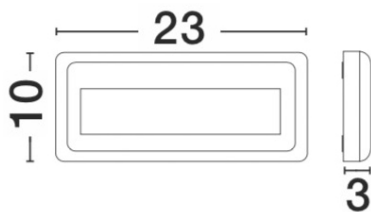

NOVA LUCE

PRODUCT DATASHEET

Version: 001

PRODUCT PHOTOGRAPH

TECHNICAL DRAWING

GENERAL INFORMATION

| | |
|-------------------------|-------------|
| Product Code | 812102 |
| Collection | Outdoor |
| Product Category | Step Lights |
| Product Family | PULSAR |
| Mounting Location | Wall |
| Application Environment | Outdoor |

DIMENSION & WEIGHT

| | |
|--------------|------------------|
| LxWxH (cm) | L: 23 W: 3 H: 10 |
| Cut out (cm) | N/A |
| Weight (Kgr) | 0.3 |

MATERIAL & COLOR

| | |
|---------------|-----------|
| Product Color | Dark Grey |
| Body Material | Abs |

| | |
|-------------------------|-------------------|
| Power (Nominal) | 4W |
| Input voltage (Nominal) | 220-240Vac |
| Mains Frequency | 50/60Hz |

PHOTOMETRICAL DATA

| | |
|---------------------------|-------------------|
| Luminous Flux | 461 lm |
| Color Temperature | 3000K |
| Light Color (Designation) | Warm White |