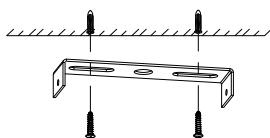

NOVA LUCE

9002679

1

Turn off the general switch

2

Drill holes & apply plastic anchors
With screws

3

Connect the wires

4

Apply the side screws

5

Apply the bulb

6

Turn on the general switch