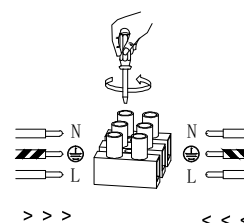

NOVA LUCE

9002679

1

Turn off the general switch

2

Drill holes & apply plastic anchors
With screws

3

Connect the wires

4

Apply the side screws

5

Apply the bulb

6

Turn on the general switch