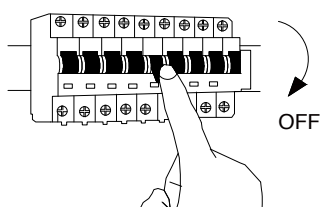

NOVA LUCE

9002679

1

Turn off the general switch

2

Drill holes & apply plastic anchors
With screws

3

Connect the wires

4

Apply the side screws

5

Apply the bulb

6

Turn on the general switch