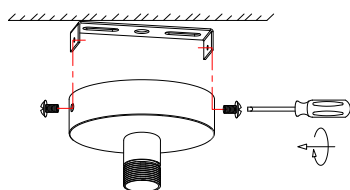

NOVA LUCE

9002679

1

Turn off the general switch

2

Drill holes & apply plastic anchors
With screws

3

Connect the wires

4

Apply the side screws

5

Apply the bulb

6

Turn on the general switch