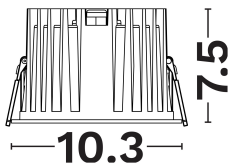

DIMENSION & WEIGHT

LxWxH (cm)	D:10.3 H:7.5
Cut out (cm)	9,5
Weight (Kgr)	N/A

TECHNICAL DRAWING

MATERIAL & COLOR

Product Color	White
Body Material	Aluminium
Cover Material	N/A

APPLICATION & MOUNTING

Ambient Working Temp.	45 C
Type of Protection	IP54
Protection Class IK	IK03
Dimmable	Yes
Type of Dimming (Optional)	Triac/Dali
Mounting type	Recessed
Mounting Depth (cm)	Ceiling
Led Module Replaceable	No
Light Source	Led
Adjustable	No