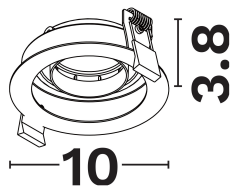

DIMENSION & WEIGHT

LxWxH (cm)	D: 10 H: 3.8 cm
Cut out (cm)	9,5
Weight (Kgr)	N/A

TECHNICAL DRAWING

MATERIAL & COLOR

Product Color	Black & White
Body Material	Aluminium
Cover Material	N/A

APPLICATION & MOUNTING