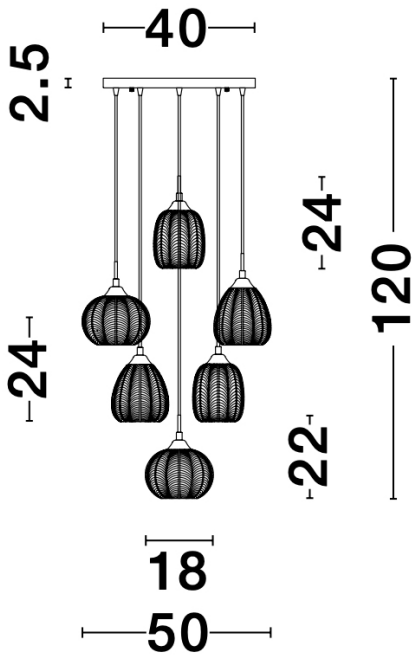

NOVA LUCE

PRODUCT DATASHEET

Version: 001

PRODUCT PHOTOGRAPH

TECHNICAL DRAWING

GENERAL INFORMATION

Product Code	9191544
Collection	Indoor
Product Category	Suspension
Product Family	Vario
Mounting Location	Ceiling
Application Environment	Indoor
Specifications	N/A

DIMENSION & WEIGHT

LxWxH (cm)	D: 50 H: 120
Cut Out (cm)	N/A
Weight (Kgr)	4.2

MATERIAL & COLOR

Product Color	Clear & Satin Gold
Body Material	Glass & Metal

APPLICATION & MOUNTING

Ambient Working Temp.	Max 45°C
Type of Protection	IP20
Dimmable	Yes
Type of Dimming	N/A
Mounting type	Surface
Mounting Depth (cm)	N/A
Led Module Replaceable	Yes
Light Source	E27

Power (Nominal)	6x12W
Input voltage (Nominal)	100-240V
Mains Frequency	50/60Hz

PHOTOMETRICAL DATA

Luminous Flux	N/A
Color Temperature	N/A
Light Color (Designation)	N/A

WARRANTY

Warranty	3 Years
----------	----------------