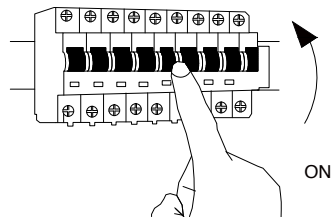

NOVA LUCE

9003670

1

Turn off the general switch

2

Drill holes & apply plastic anchors
With screws

3

Connect the wires

4

Apply the side screws

5

Apply the bulb in to place

6

Turn on the general switch