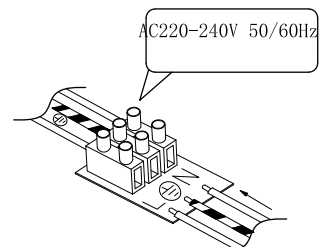

NOVA LUCE

9003670

1

Turn off the general switch

2

Drill holes & apply plastic anchors
With screws

3

Connect the wires

4

Apply the side screws

5

Apply the bulb in to place

6

Turn on the general switch