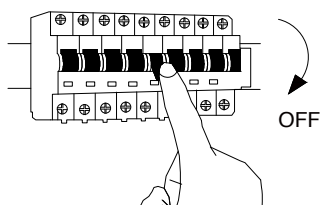

NOVA LUCE

9003670

1

Turn off the general switch

2

Drill holes & apply plastic anchors
With screws

3

Connect the wires

4

Apply the side screws

5

Apply the bulb in to place

6

Turn on the general switch