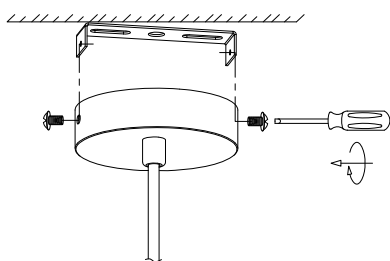

NOVA LUCE

9003670

1

Turn off the general switch

2

Drill holes & apply plastic anchors
With screws

3

Connect the wires

4

Apply the side screws

5

Apply the bulb in to place

6

Turn on the general switch