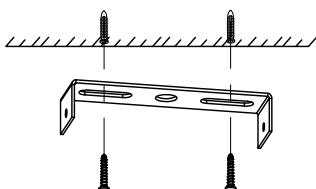

NOVA LUCE

9003670

1

Turn off the general switch

2

Drill holes & apply plastic anchors
With screws

3

Connect the wires

4

Apply the side screws

5

Apply the bulb in to place

6

Turn on the general switch