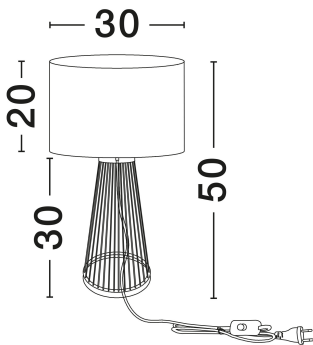

NOVA LUCE

PRODUCT DATASHEET

Version: 001

PRODUCT PHOTOGRAPH

TECHNICAL DRAWING

GENERAL INFORMATION

Product Code	9586533
Collection	Indoor
Product Category	Table
Product Family	Lois
Mounting Location	Table
Application Environment	Indoor
Specifications	N/A

DIMENSION & WEIGHT

LxWxH (cm)	D: 30 H: 50
Cut Out (cm)	N/A
Weight (Kgr)	0.55

MATERIAL & COLOR

Product Color	Natural
Body Material	Bamboo & Cotton

APPLICATION & MOUNTING

Ambient Working Temp.	Max 45°C
Type of Protection	IP20
Dimmable	Yes
Type of Dimming	N/A
Mounting type	Surface
Mounting Depth (cm)	N/A
Led Module Replaceable	Yes
Light Source	E27

NOVA LUCE S.A

Schimatari Viotias
32009, Greece

+30 22620 58 121
+30 22620 56 743

info@novaluce.com
www.novaluce.com