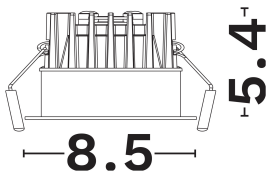

DIMENSION & WEIGHT

LxWxH (cm)	D:8.5 H:5.4 cm
Cut out (cm)	6,6
Weight (Kgr)	N/A

TECHNICAL DRAWING

MATERIAL & COLOR

Product Color	White
Body Material	Aluminium
Cover Material	N/A

APPLICATION & MOUNTING

Ambient Working Temp.	45 C
Type of Protection	IP65
Protection Class IK	IK03
Dimmable	Yes
Type of Dimming (Optional)	Triac/Dali
Mounting type	Recessed
Mounting Depth (cm)	Ceiling
Led Module Replaceable	No
Light Source	Led
Adjustable	No

PHOTOMETRICAL DATA

Luminous Flux	874
Luminous Efficacy	72.8
Color Temperature	3000
Light Color (Designation)	Warm White
CRI	>90
SDCM	<3
Beam Angle	38
UGR	<17

LIFESPAN

Lifetime	50000
----------	--------------