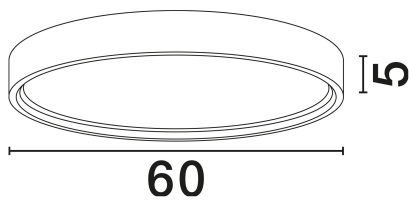

TECHNICAL DRAWING

GENERAL INFORMATION

Product Code	9085233
Collection	Indoor
Product Category	Ceiling
Product Family	Olaf
Mounting Location	Ceiling
Application Environment	Indoor
Specifications	N/A

DIMENSION & WEIGHT

LxWxH (cm)	D: 60 H: 5
Cut Out (cm)	N/A
Weight (Kgr)	3.5

MATERIAL & COLOR

Product Color	Sandy White
Body Material	Metal & Acrylic

APPLICATION & MOUNTING

Ambient Working Temp.	Max 45°C
Type of Protection	IP20
Dimmable	Yes
Type of Dimming	Triac
Mounting type	Surface
Mounting Depth (cm)	N/A
Led Module Replaceable	No
Light Source	LED

NOVA LUCE S.A

Schimatari Viotias
32009, Greece

+30 22620 58 121
+30 22620 56 743

info@novaluce.com
www.novaluce.com