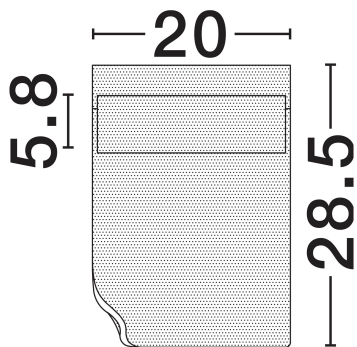

NOVA LUCE

PRODUCT DATASHEET

Version: 001

PRODUCT PHOTOGRAPH

GENERAL INFORMATION

Product Code	9054454
Collection	Indoor
Product Category	Wall
Product Family	Argo
Mounting Location	Wall
Application Environment	Indoor
Specifications	N/A

DIMENSION & WEIGHT

LxWxH (cm)	L: 20 W: 7.4 H: 28.5
Cut Out (cm)	N/A
Weight (Kgr)	0.7

MATERIAL & COLOR

Product Color	Gold
Body Material	Aluminium & Acrylic

TECHNICAL DRAWING

APPLICATION & MOUNTING

Ambient Working Temp.	Max 45°C
Type of Protection	IP20
Dimmable	No
Type of Dimming	N/A
Mounting type	Surface
Mounting Depth (cm)	N/A
Led Module Replaceable	No
Light Source	LED

Power (Nominal)	6W
Input voltage (Nominal)	220-240V
Mains Frequency	50/60Hz

PHOTOMETRICAL DATA

Luminous Flux	421lm
Color Temperature	3000K
Light Color (Designation)	Warm White

WARRANTY

Warranty	3 Years
----------	----------------