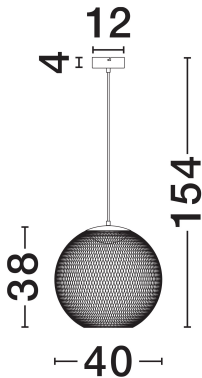

GENERAL INFORMATION

Product Code	9620152
Collection	Indoor
Product Category	Suspension
Product Family	Kinetic
Mounting Location	Wall
Application Environment	Indoor
Specifications	N/A

DIMENSION & WEIGHT

LxWxH (cm)	D: 40 H: 154
Cut Out (cm)	N/A
Weight (Kgr)	2

MATERIAL & COLOR

Product Color	Matt Black
Body Material	Metal & Acrylic

APPLICATION & MOUNTING

Ambient Working Temp.	Max 45°C
Type of Protection	IP20
Dimmable	No
Type of Dimming	N/A
Mounting type	Surface
Mounting Depth (cm)	N/A
Led Module Replaceable	No
Light Source	LED

NOVA LUCE S.A

Schimatari Viotias
32009, Greece

+30 22620 58 121
+30 22620 56 743

info@novaluce.com
www.novaluce.com