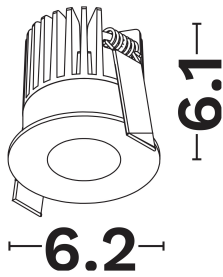

NOVA LUCE

PRODUCT DATASHEET

Version: 001

PRODUCT PHOTOGRAPH

TECHNICAL DRAWING

COMPATIBLE WITH

— On/Off Driver: Included

— Triac Driver: 9844008

— Dali Driver: 9621523 / 9844010

GENERAL INFORMATION

Product Code	9844018
Product Category	Downlights
Product Family	Petit
Mounting Location	Ceiling
Application Environment	Indoor

DIMENSION & WEIGHT

LxWxH (cm)	D: 6.2 H:6.1
Cut out (cm)	5,5
Weight (Kgr)	N/A