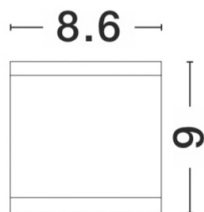

NOVA LUCE

PRODUCT DATASHEET

Version: 001

PRODUCT PHOTOGRAPH

TECHNICAL DRAWING

GENERAL INFORMATION

Product Code	9040022
Collection	Outdoor
Product Category	Ceiling
Product Family	CERISE
Mounting Location	Ceiling
Application Environment	Outdoor

DIMENSION & WEIGHT

LxWxH (cm)	L: 9 W: 9 H: 9
Cut out (cm)	N/A
Weight (Kgr)	0.4

MATERIAL & COLOR

Product Color	White
Body Material	Die-Casting Aluminium

APPLICATION & MOUNTING

Ambient Working Temp.	Max 40 oC
Type of Protection	IP54
Dimmable	No
Type of Dimming (Optional)	N/A
Mounting type	Surface
Mounting Depth (cm)	N/A
Led Module Replaceable	Yes
Light Source	GU10

Power (Nominal)	7W
Input voltage (Nominal)	220-240Vac
Mains Frequency	50/60Hz

PHOTOMETRICAL DATA

Luminous Flux	N/A
Color Temperature	N/A
Light Color (Designation)	N/A

WARRANTY

Warranty	3 Years
----------	----------------