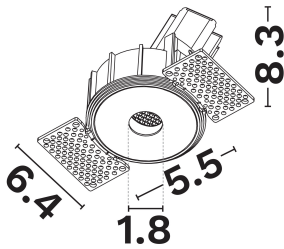

TECHNICAL DRAWING

COMPATIBLE WITH

— On/Off Driver: 9030671

— Triac Driver: 9844008

— Dali Driver: 9621523 / 9844010

GENERAL INFORMATION

Product Code	9030679
Product Category	Downlights
Product Family	Hollow
Mounting Location	Ceiling
Application Environment	Indoor

DIMENSION & WEIGHT

LxWxH (cm)	D:5.5 H:8.3
Cut out (cm)	7,5
Weight (Kgr)	N/A

MATERIAL & COLOR

Product Color	Black
Body Material	Aluminium
Cover Material	N/A

APPLICATION & MOUNTING

Ambient Working Temp.	45 C
Type of Protection	IP20
Protection Class IK	IK03
Dimmable	Yes
Type of Dimming (Optional)	Triac/Dali
Mounting type	Trimless
Mounting Depth (cm)	Ceiling
Led Module Replaceable	No
Light Source	Led
Adjustable	Yes

NOVA LUCE S.A

Schimatari Viotias
32009, Greece

+30 22620 58 121
+30 22620 56 743

info@novaluce.com
www.novaluce.com