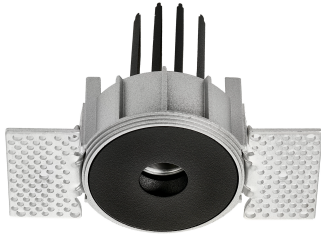

NOVA LUCE

PRODUCT DATASHEET

Version: 001

PRODUCT PHOTOGRAPH