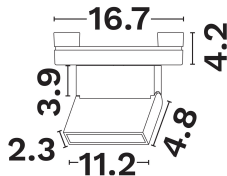

TECHNICAL DRAWING

MATERIAL & COLOR

Product Color	Black
Body Material	Aluminium
Cover Material	N/A

APPLICATION & MOUNTING

Ambient Working Temp.	45 C
Type of Protection	IP20
Protection Class IK	IK04
Dimmable	Yes
Type of Dimming (Optional)	Triac
Mounting type	Surface
Mounting Depth (cm)	Ceiling/Wall
Led Module Replaceable	No
Light Source	Led
Adjustable	Yes

COMPATIBLE WITH

— On/Off Driver: N/A

— Triac Driver: N/A

— Dali Driver: N/A

NOVA LUCE S.A

Schimatari Viotias
32009, Greece

+30 22620 58 121
+30 22620 56 743

info@novaluce.com
www.novaluce.com