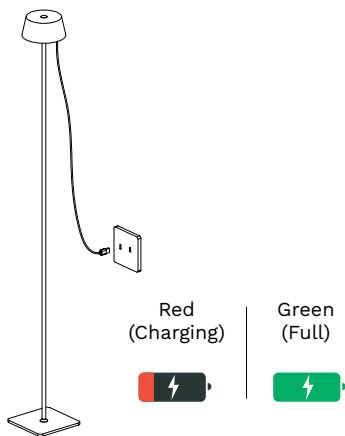

NOVA LUCE

9030625

1

Apply the pipe into the baseboard
by tiding up the screw

2

Connect the pipe by rotating it

3

Connect the head with the pipe by rotate

4

Touch to controll it

5

Charge the lamp until the led changes to green.

6

The light is dimmable
Long press it on top to control the dimming