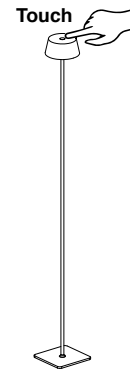

NOVA LUCE

9030625

1

Apply the pipe into the baseboard
by tiding up the screw

2

Connect the pipe by rotating it

3

Connect the head with the pipe by rotate

4

Touch to controll it

5

Charge the lamp until the led changes to green.

6

The light is dimmable
Long press it on top to control the dimming