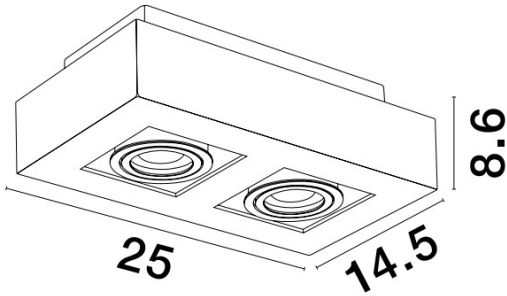

NOVA LUCE

PRODUCT DATASHEET

Version: 001

PRODUCT PHOTOGRAPH

GENERAL INFORMATION

Product Code	9030435
Product Category	Ceiling GU10
Product Family	Robin
Mounting Location	Ceiling
Application Environment	Indoor

DIMENSION & WEIGHT

LxWxH (cm)	L: 25 W: 14,5 H: 8,6
Cut out (cm)	0
Weight (Kgr)	1

TECHNICAL DRAWING

MATERIAL & COLOR

Product Color	White
Body Material	Aluminium
Cover Material	N/A

APPLICATION & MOUNTING

Ambient Working Temp.	45 C
Type of Protection	IP20
Protection Class IK	IK03
Dimmable	N/A
Type of Dimming (Optional)	N/A
Mounting type	Surface
Mounting Depth (cm)	Ceiling
Led Module Replaceable	Yes
Light Source	LED GU10 / MR16
Adjustable	No