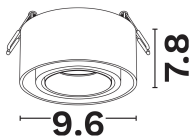

TECHNICAL DRAWING