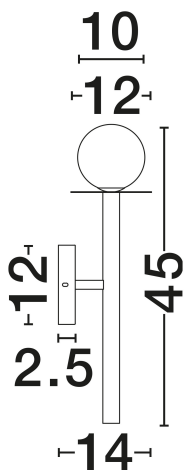

NOVA LUCE

PRODUCT DATASHEET

Version: 001

PRODUCT PHOTOGRAPH

TECHNICAL DRAWING

GENERAL INFORMATION

Product Code	9043315
Collection	Indoor
Product Category	Wall
Product Family	Pielo
Mounting Location	Wall
Application Environment	Indoor
Specifications	N/A

DIMENSION & WEIGHT

LxWxH (cm)	D: 12 W: 12 H: 45
Cut Out (cm)	N/A
Weight (Kgr)	0.7

MATERIAL & COLOR

Product Color	Opal & Brass Gold
Body Material	Glass & Metal

APPLICATION & MOUNTING

Ambient Working Temp.	Max 45°C
Type of Protection	IP20
Dimmable	Yes
Type of Dimming	N/A
Mounting type	Surface
Mounting Depth (cm)	N/A
Led Module Replaceable	Yes
Light Source	G9

Power (Nominal)	1x5W
Input voltage (Nominal)	100-240V
Mains Frequency	50/60Hz

PHOTOMETRICAL DATA

Luminous Flux	N/A
Color Temperature	N/A
Light Color (Designation)	N/A

WARRANTY

Warranty	3 Years
----------	----------------