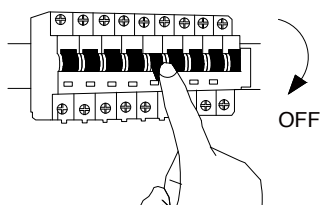

NOVA LUCE

9081270

1

Turn off the general switch

2

Drill holes & apply plastic anchors
With screws

3

Connect wires

4

Apply the side screws

5

Turn on the general switch