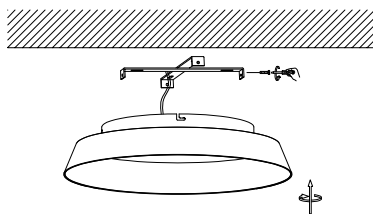

NOVA LUCE

9081270

1

Turn off the general switch

2

Drill holes & apply plastic anchors
With screws

3

Connect wires

4

Apply the side screws

5

Turn on the general switch