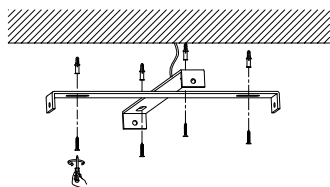

NOVA LUCE

9081270

1

Turn off the general switch

2

Drill holes & apply plastic anchors
With screws

3

Connect wires

4

Apply the side screws

5

Turn on the general switch