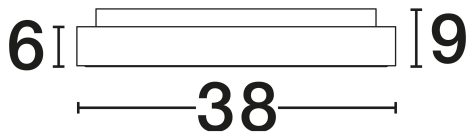

NOVA LUCE

PRODUCT DATASHEET

Version: 001

PRODUCT PHOTOGRAPH

TECHNICAL DRAWING

GENERAL INFORMATION

Product Code	9353832
Collection	Indoor
Product Category	Ceiling
Product Family	Rando Thin
Mounting Location	Ceiling
Application Environment	Indoor
Specifications	N/A

DIMENSION & WEIGHT

LxWxH (cm)	D: 38 H: 9
Cut Out (cm)	N/A
Weight (Kgr)	1.8

MATERIAL & COLOR

Product Color	Brushed Gold
Body Material	Aluminium & Acrylic

APPLICATION & MOUNTING

Ambient Working Temp.	Max 45°C
Type of Protection	IP20
Dimmable	Yes
Type of Dimming	Triac
Mounting type	Surface
Mounting Depth (cm)	N/A
Led Module Replaceable	No
Light Source	LED

Power (Nominal)	30W
Input voltage (Nominal)	220-240V
Mains Frequency	50/60Hz

PHOTOMETRICAL DATA

Luminous Flux	1845lm
Color Temperature	3000K
Light Color (Designation)	Warm White

WARRANTY

Warranty	3 Years
----------	----------------